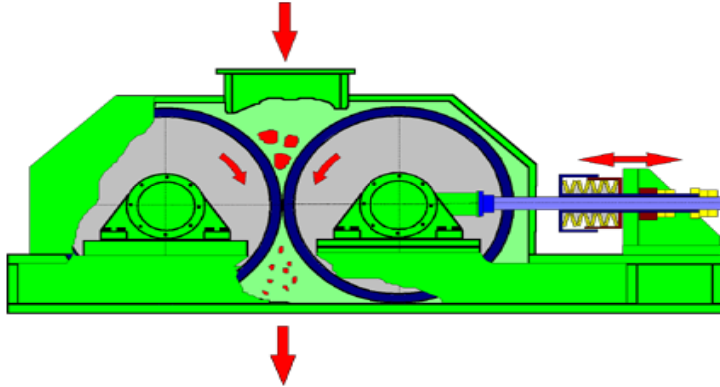

## Roller crusher

### Features

- Production of narrow particle size distributions possible
- Adjustment of grinding gap from the outside
- Low speed of rolls avoids creation of sparks
- Easy adjustment of grinding pressure
- Heavy duty outboard bearings
- Heavy-duty external storage
- Compact space saving design
- Stainless steel version available

### Performance

- Capacity 200 kg/h to 15 t/h
- Drive power 2 x 3 kW to 2 x 45 kW